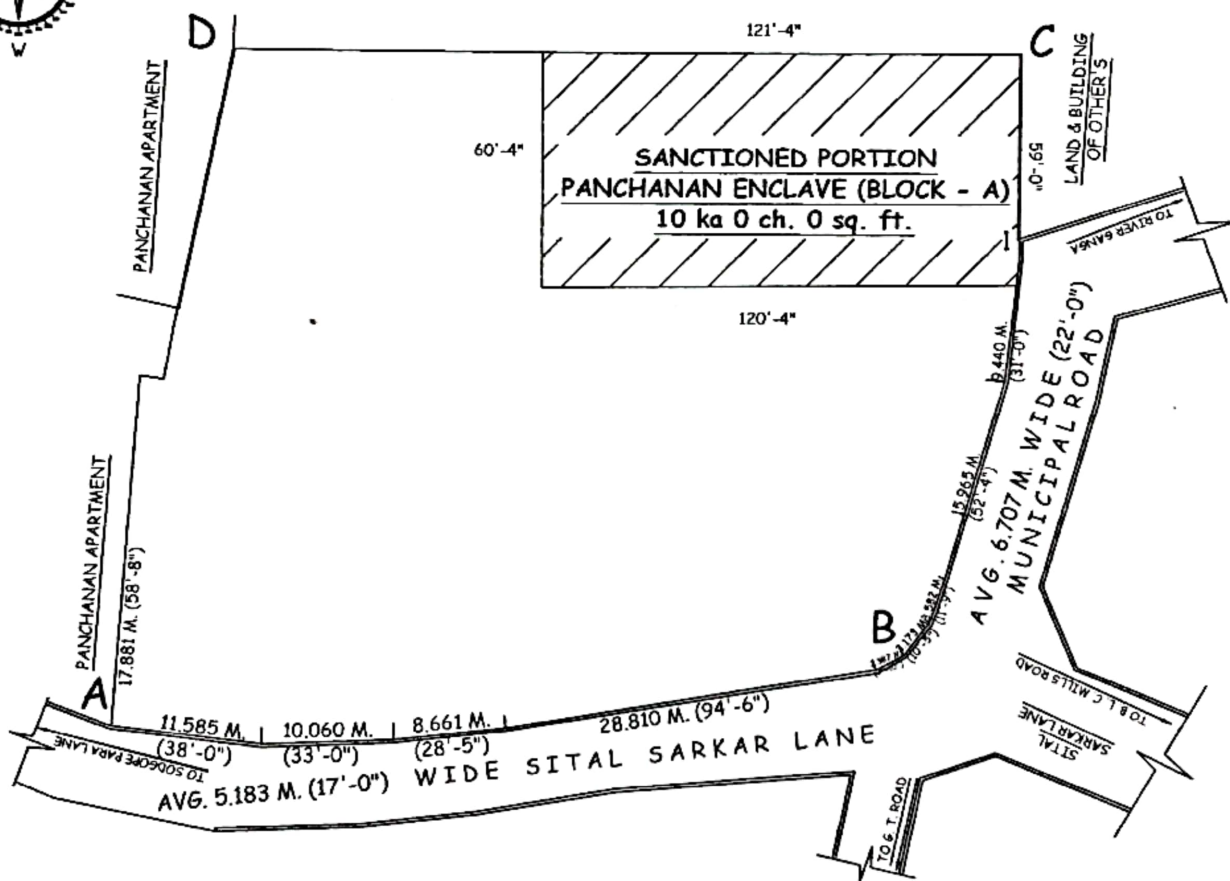

**LOCATION MAP OF PANCHANAN ENCLAVE BLOCK -A UNDER HOLDING NO.- 16, SITAL SARKAR LANE, MAHESH, PIN - 712202, DIST- HOOGHLY; P.S- SERAMPORE; P.O.- MAHESH; WARD NO.- 19 OF SERAMPORE MUNICIPALITY; AT R.S DAG NO.- 3522; R.S KHATIAN NO.- 7875; L.R. DAG NO.-10801; L.R. KHATIAN NO.-7943(OLD), 18563, 18564, 18565, 18566, 18567, 18568, 18569(NEW); J.L. NO.-15; MOUZA- MAHESH.**

**SCALE - 1" = 45'**

**Area of land = 10 Ka. 0 Ch. 0 Sq. Ft. OR 669.14 SQ. M.**

**Latitude - 22.738686**

**Longitude - 88.353856**

**Drawn by**

**Developer**

**Sounak Chakraborty**  
B.TECH, C.E. (U.E.M.)  
Reg. No.-12246